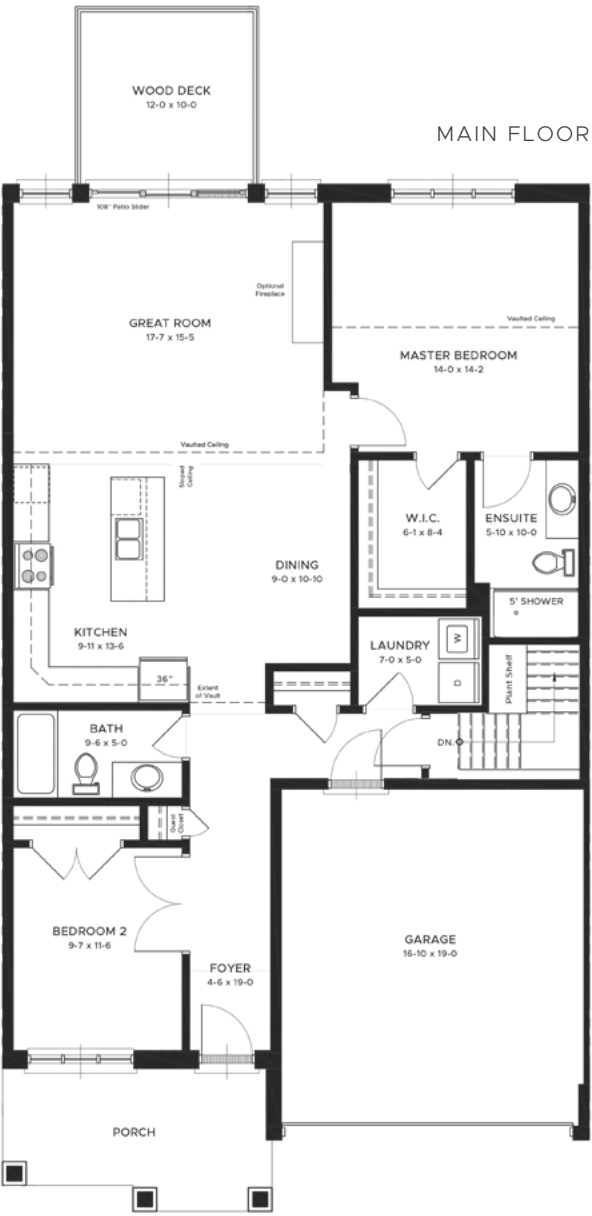

Stanton

INTERIOR UNIT APPROX. 1371 SQ. FT.
754 sq. ft. in basement*

*E + OE. All measurements approximate. Builder reserves the right to amend layouts.